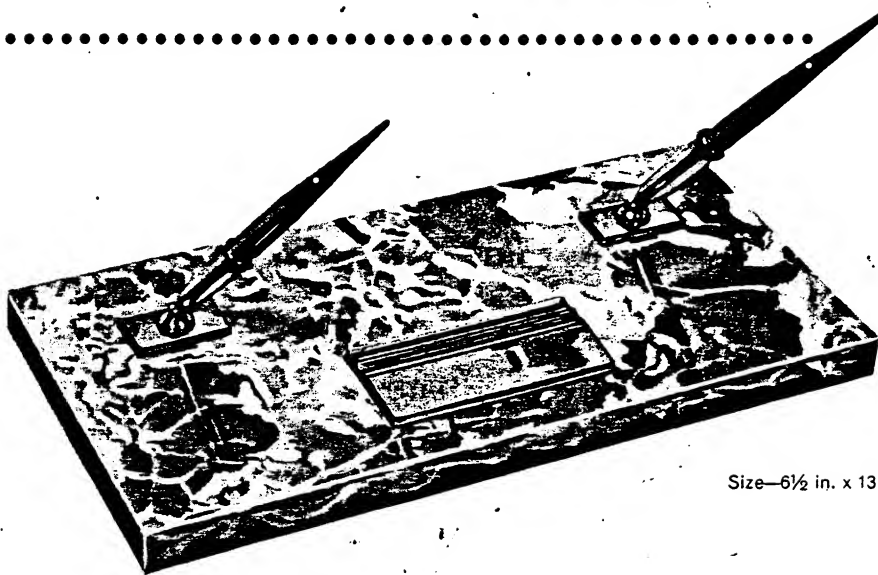

Size—6½ in. x 13 in.